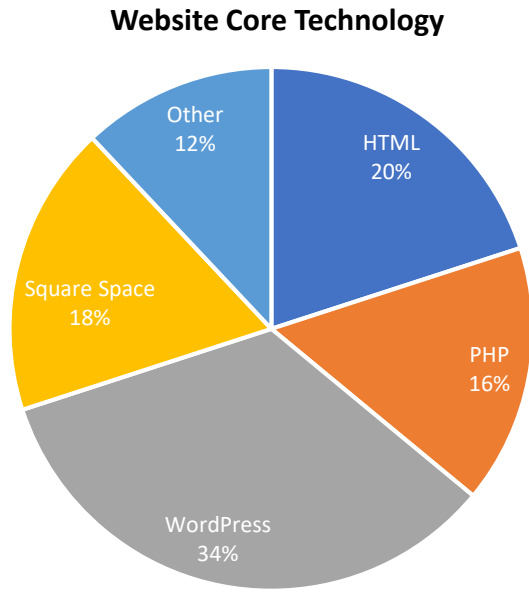

Website Core Technology