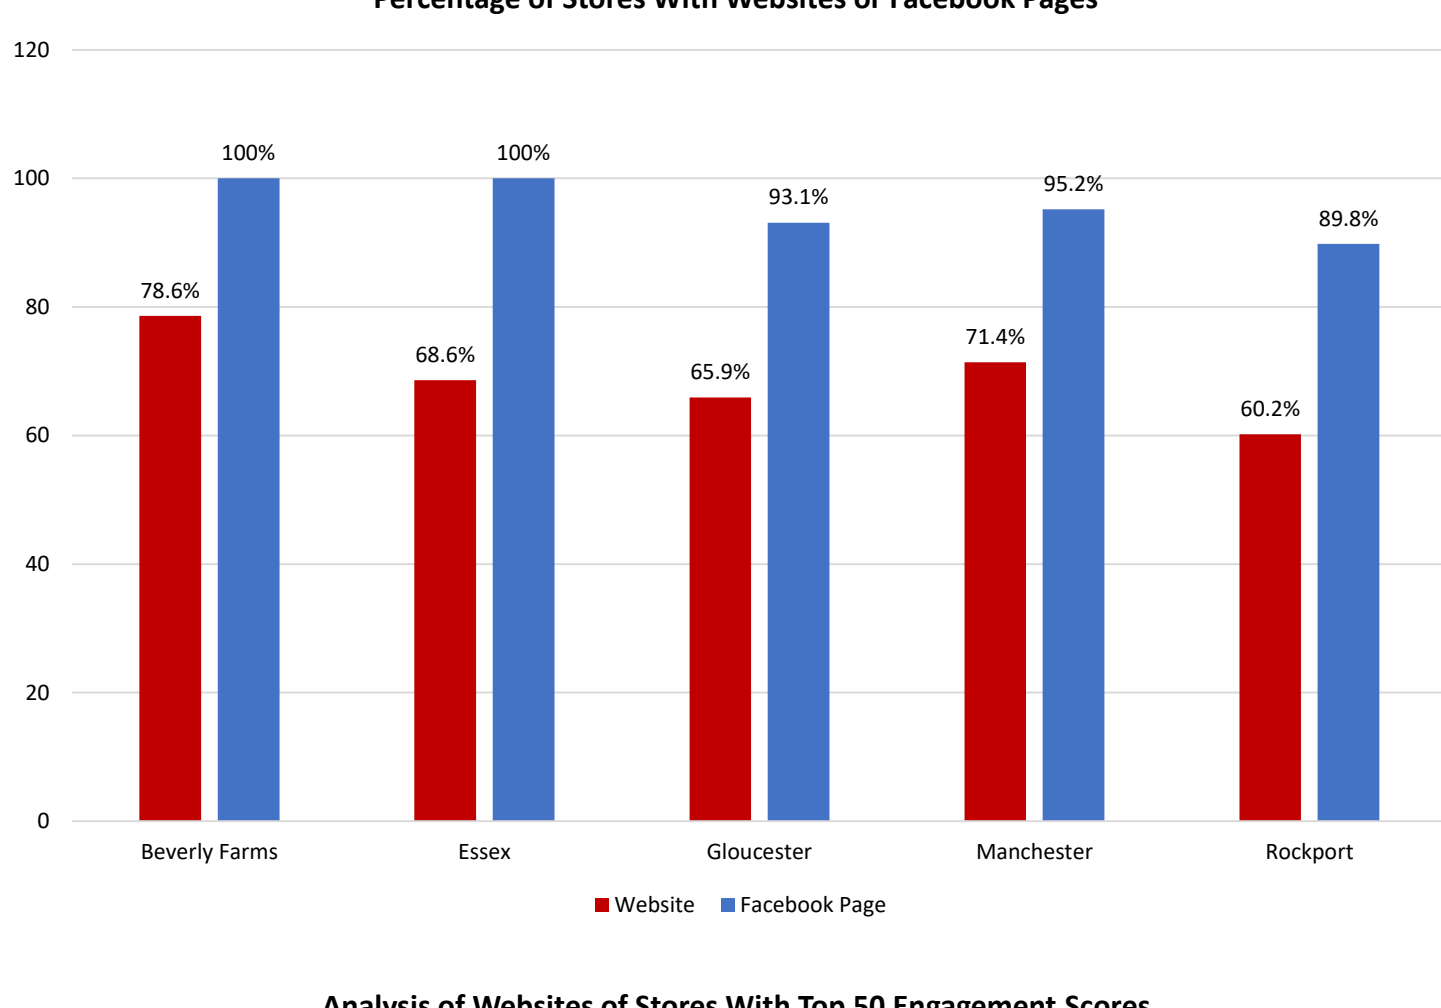

Percentage of Stores With Websites or Facebook Pages

Analysis of Websites of Stores With Top 50 Engagement Scores

- 42% Have on-line store (buy products or book reservations)
- 56% Have entered descriptions in their meta tags for search engine optimization
- 48% Offer menus (restaurants)
- 54% Have responsive websites (display correctly on both desktop and mobile)
- 30% Links to Twitter
- 38% Links to InstaGram
- 12% Links to Pinterest
- 14% Links to blogs
- 8% Links to YouTube